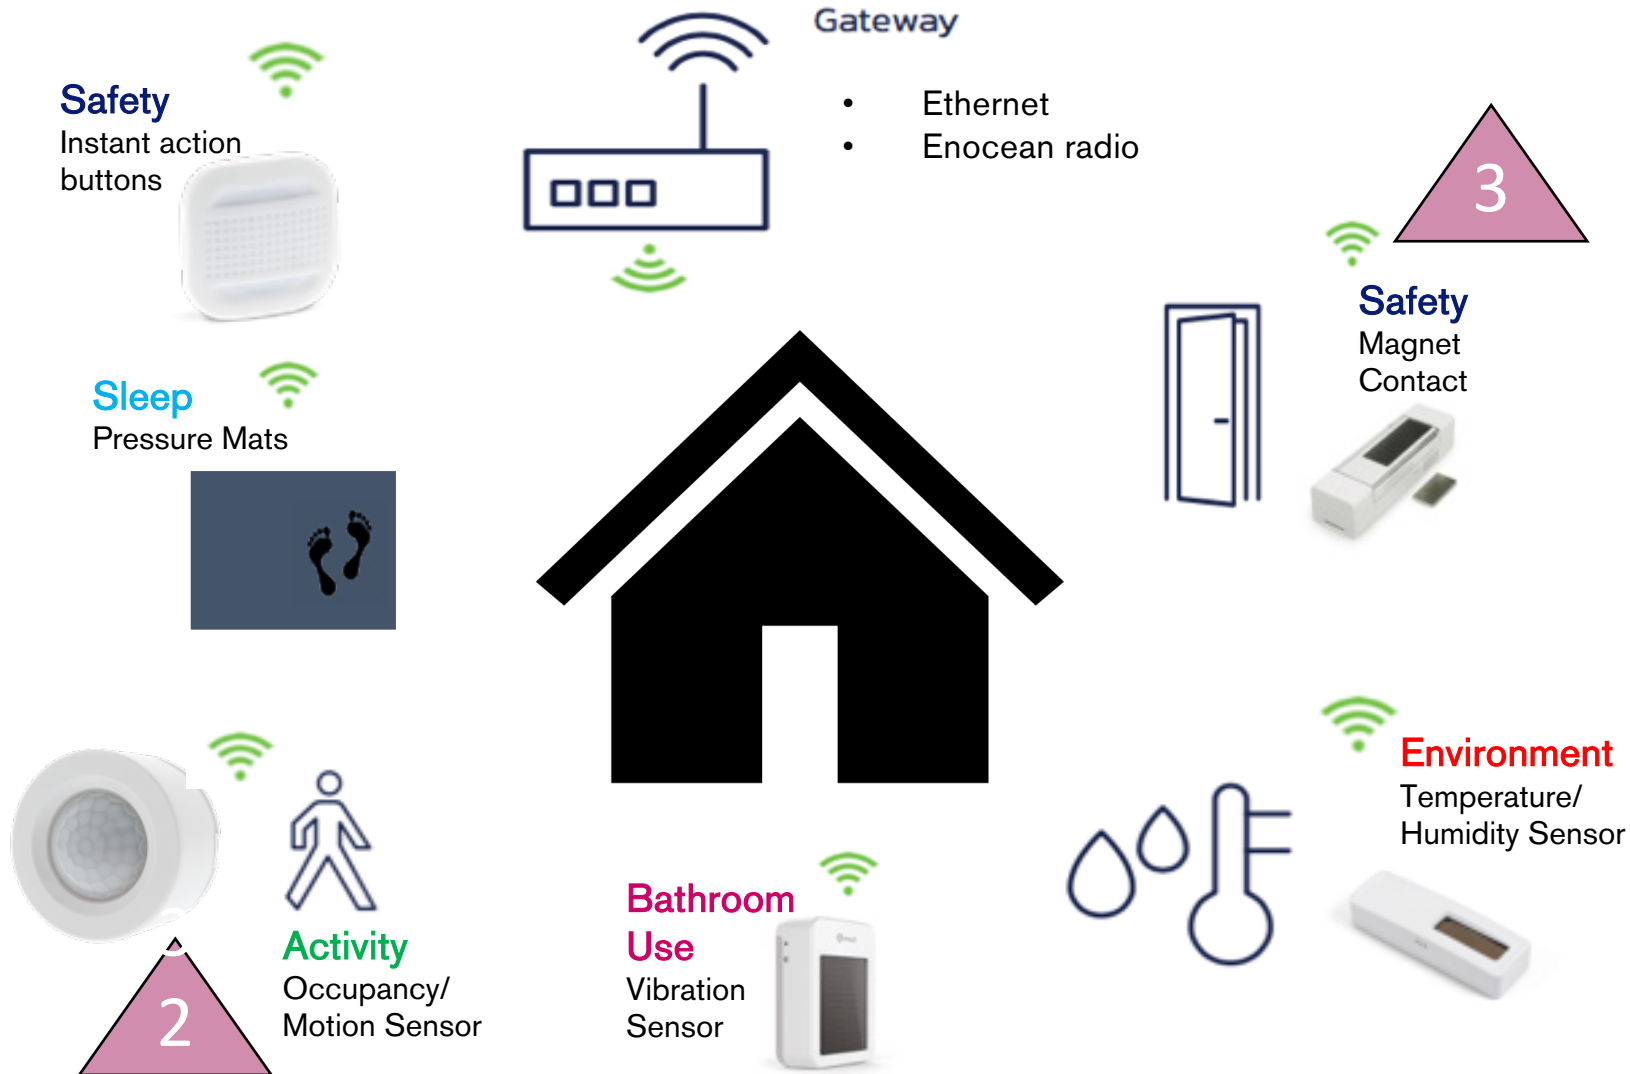

Karantis360 Sensor Packages

Bronze Package – 5 Basic sensors, Gateway and Karantis360

- Gateway
- Ethernet
 - EnOcean radio

Gateway & S/W plus sensors:
1 Vibration
1 Motion
1 Temp/Humidity
1 Magnet Contact
1 Safety Button

Silver Package – 7 Basic sensors, Gateway and Karantis360

Gateway & S/W plus sensors:
1 Vibration
1 Motion
1 Temp/Humidity
1 Pressure Mat
2 Magnet Contact
1 Safety Button

Gold Package – 9 Basic sensors, Gateway and Karantis360