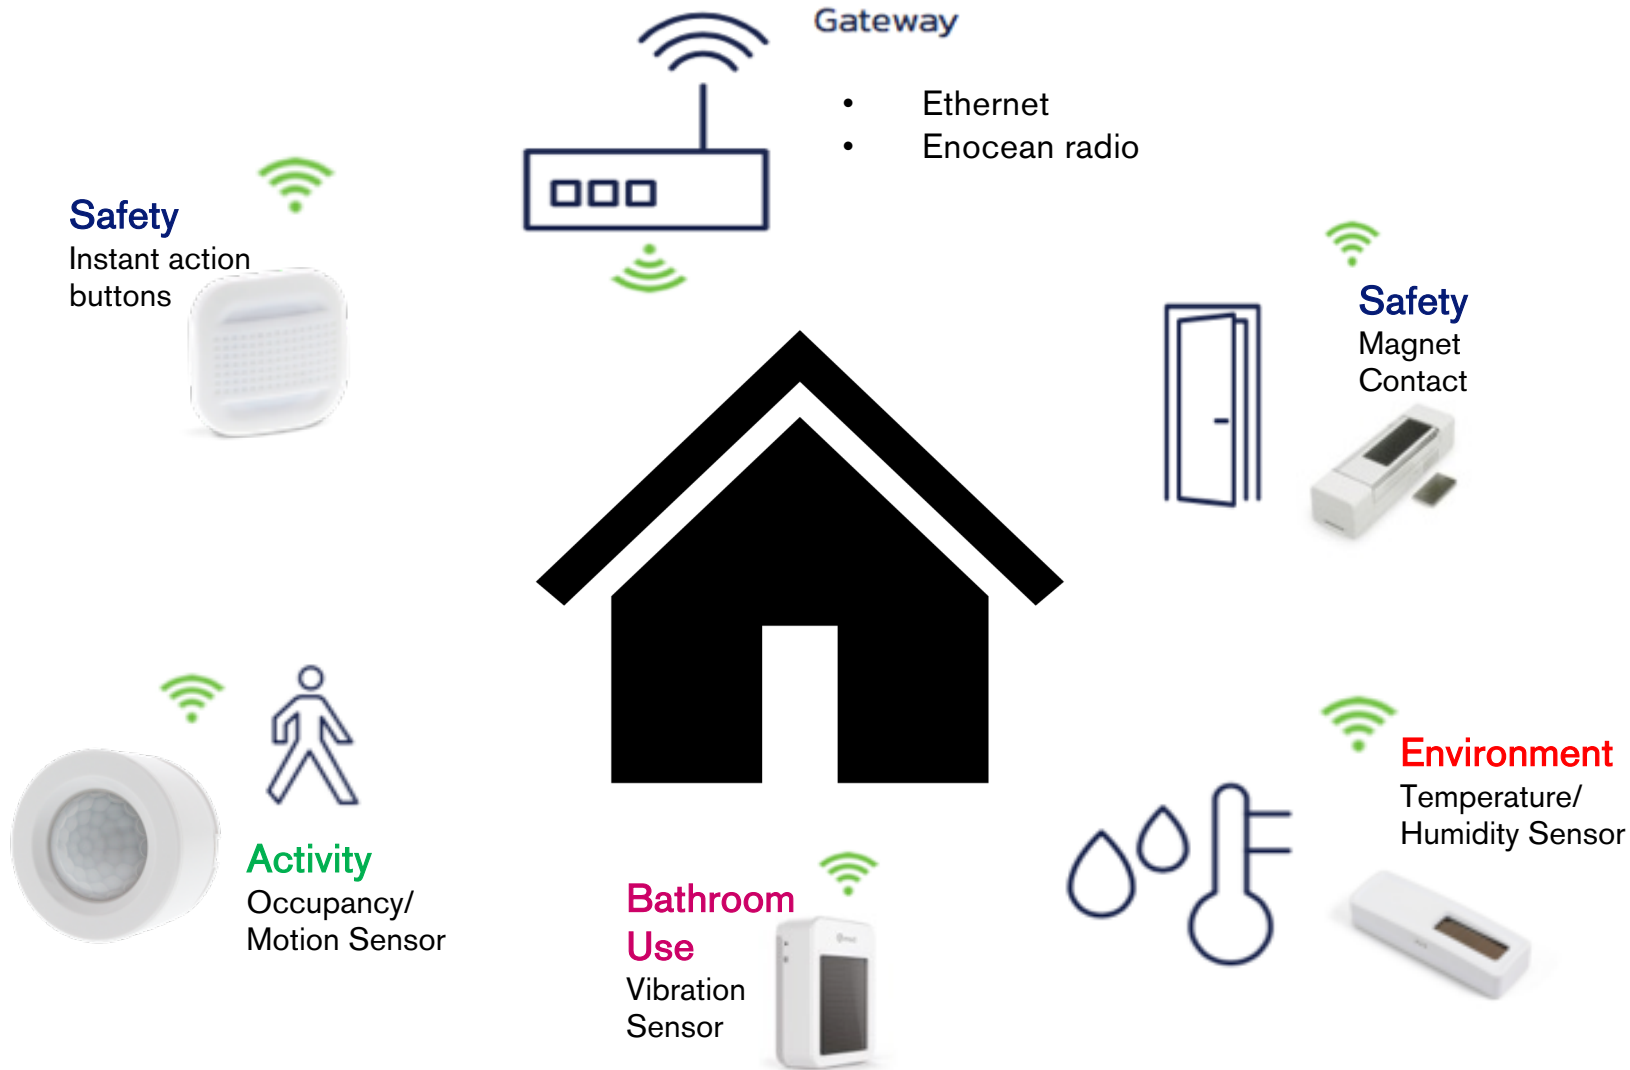

Karantis360 Sensor Packages

Bronze Package – 5 Basic sensors, Gateway and Karantis360

- Gateway
- Ethernet
 - EnOcean radio

Gateway & S/W plus sensors:
1 Vibration
1 Motion
1 Temp/Humidity
1 Magnet Contact
1 Safety Button

Silver Package – 7 Basic sensors, Gateway and Karantis360

Gateway & S/W plus sensors:
1 Vibration
1 Motion
1 Temp/Humidity
1 Pressure Mat
2 Magnet Contact
1 Safety Button

Gold Package – 9 Basic sensors, Gateway and Karantis360