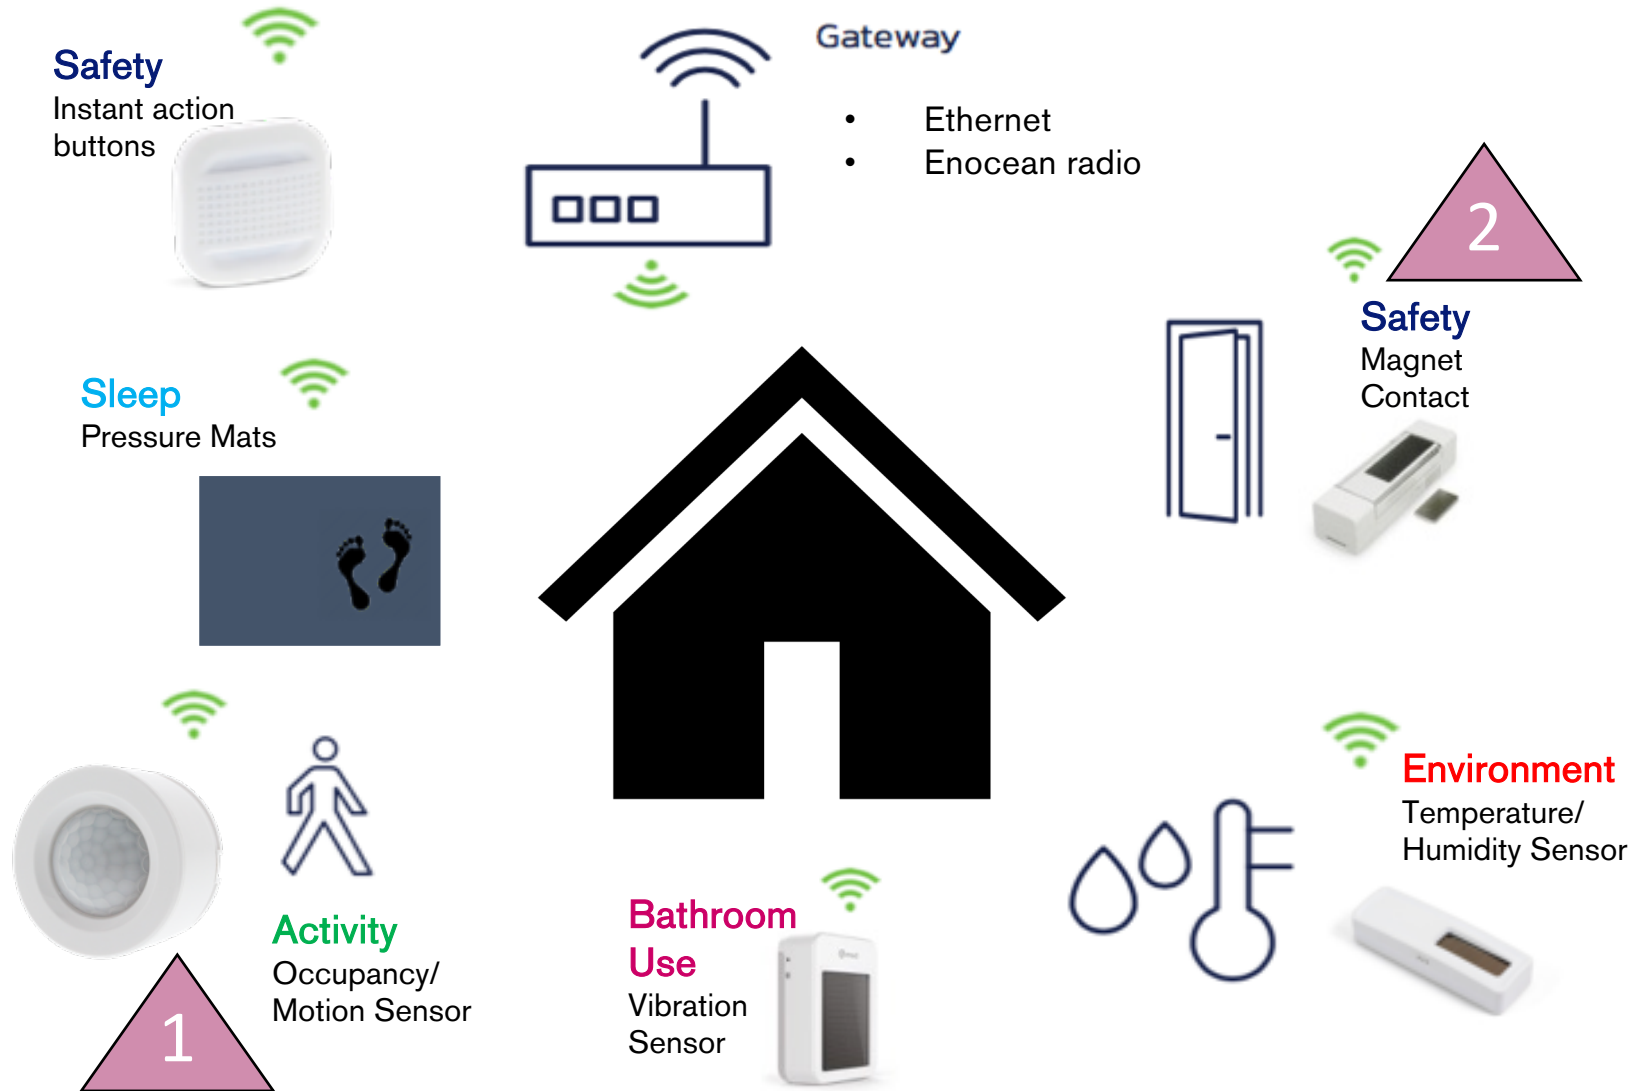

Karantis360 Sensor Packages

Bronze Package – 5 Basic sensors, Gateway and Karantis360

- Gateway
- Ethernet
 - EnOcean radio

Gateway & S/W plus sensors:
1 Vibration
1 Motion
1 Temp/Humidity
1 Magnet Contact
1 Safety Button

Silver Package – 7 Basic sensors, Gateway and Karantis360

Gateway & S/W plus sensors:
1 Vibration
1 Motion
1 Temp/Humidity
1 Pressure Mat
2 Magnet Contact
1 Safety Button

Gold Package – 9 Basic sensors, Gateway and Karantis360